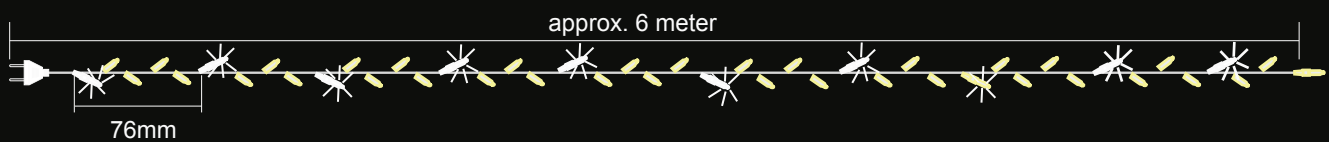

www.sinopsislighting.com

SINOPSIS LIGHTING SDN BHD. Address : Block A-09-03, Menara Prima, Jalan PJU 1/39, Dataran Prima, 47301 Petaling Jaya, Selangor, Malaysia.
Tel : +6019-389 8668 Email : sinopsislighting@yahoo.com