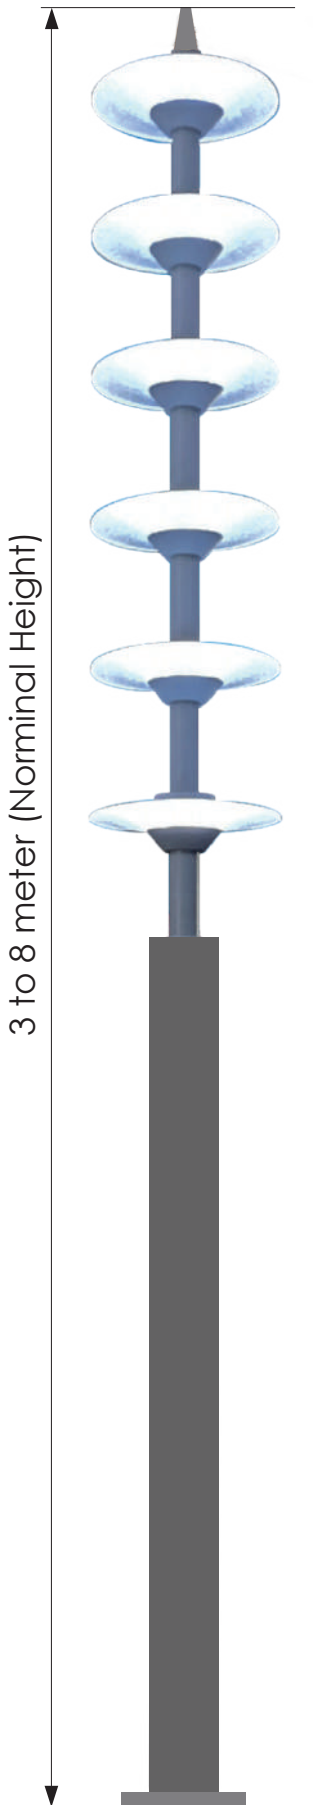

DECORATIVE DECO POLE LIGHT

BRAND : SINOPSIS
COLOUR DECO POLE LIGHT 02

COLOUR DECO POLE LIGHT

Feature:

- * Single color / RGB led light source
- * Light Color: Single 4 basic colours / RGB
- * Not afraid of water, can suite many outdoor environment.
- * Easy installation.
- * Low maintenance workload.

Specification:

Pole :-

- * Material : Hot dipped galvanized steel
- * Finishing Code : Q235
- * Type : Flange type
- * Attached : 2 section of pole welded
- * Height : 3-8 meter
- * Finishing : Epoxy powder coated in black or dark grey

Decorative Lantern :-

- * Size : Approx. 450mm to 500mm diamater
- * Material : PE Plastic
- * Finishing : Opal
- * Wattage : 10W /Lantern
- * Colour : Single / Mono
- * Input Voltage : AC 220V ~ 240V
- * IP Standard : IP65